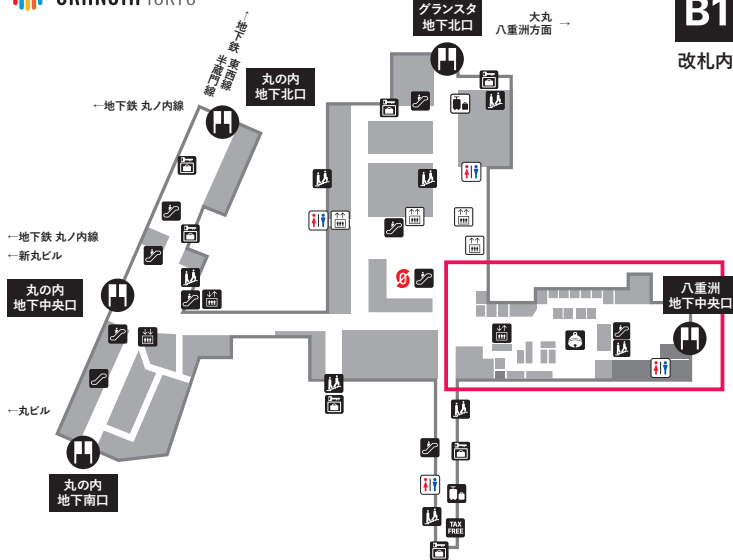

GRANSTA TOKYO SWEETS AREA MAP

- | | | |
|--|-------------------------------|-------------------|
| ① Brick bake bakers by Pâtisserie ease | ⑤ AM STRAM GRAM nobolyquedaly | ⑨ BURDIGALA TOKYO |
| ② Mr. CHEESECAKE | ⑥ 枸櫞 (くえん) | ⑩ Fairycake Fair |
| ③ shodai bio nature | ⑦ an and an | ⑪ 船橋屋 こよみ |
| ④ アトリエうかい | ⑧ カヌレリテ | ⑫ 御門屋TOKYO |